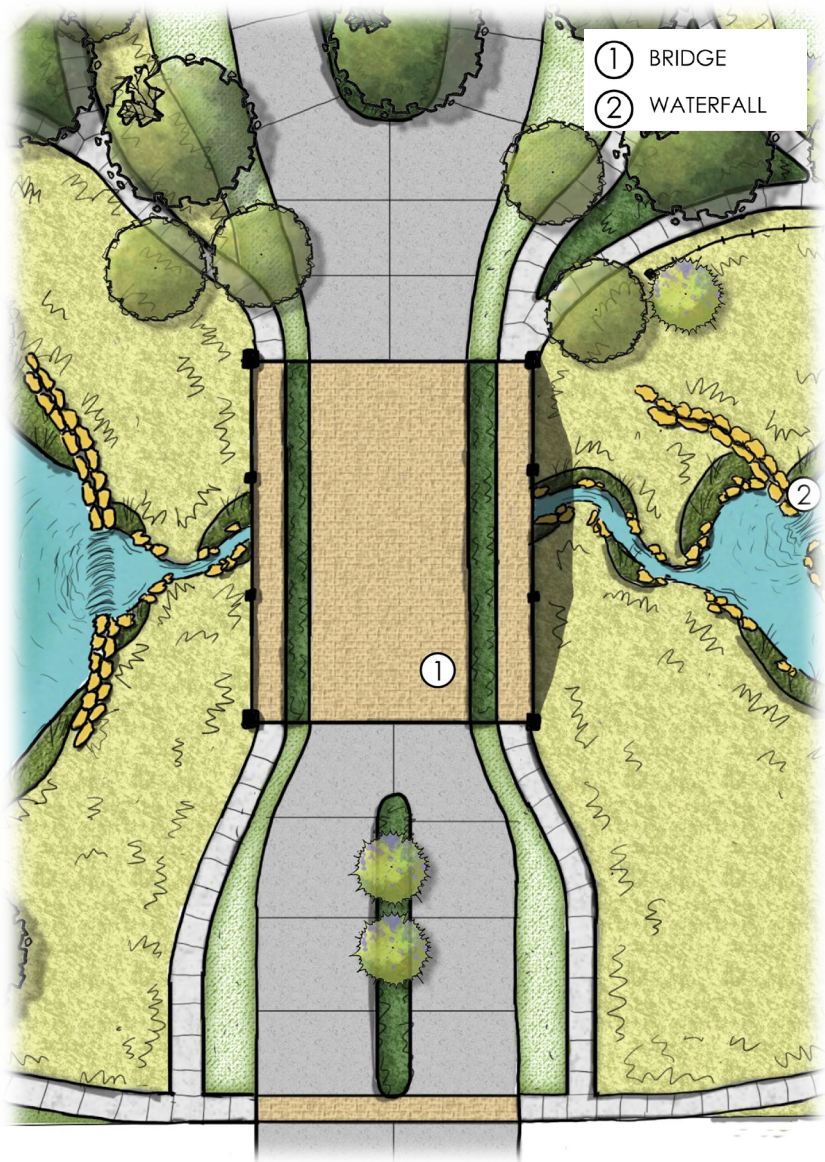

# THEMING CONCEPT PLAN

-  RESIDENTIAL LOTS
-  GREEN SPACE
-  PRIMARY ENTRANCE
-  SECONDARY ENTRANCE
-  CROSSWALK
-  6'- 8' CONCRETE PATH
-  4' NATURAL SOFT PATH
-  PLAYGROUND
-  AMENITY POOL
-  THEME ART
-  FITNESS COURSE

# ENTRY CONCEPT

# ENTRYWAY CONCEPT

- LEGEND**
- ① BRIDGE
  - ② WATERFALL
  - ③ POND
  - ④ PATH
  - ⑤ SPECIMAN TREE
  - ⑥ ORNAMENTAL TREE

WESTON TRAILS | WESTON, TX  
OCTOBER 25, 2022

# WESTON TRAILS

6'-8' CONCRETE PATH

4' NATURAL SOFT PATH

- ..... 6'- 8' CONCRETE PATH
- ★ FITNESS COURSE
- ⬡ PLAYGROUND

PLAYGROUND

LEGEND - POTENTIAL IMPROVEMENTS

1. PASSIVE OPEN SPACE
2. DOG PARK
3. AMPHITHEATER MEADOW
4. DISC GOLF COURSE
5. PITCH AND PUTT GOLF
6. PLAYGROUND