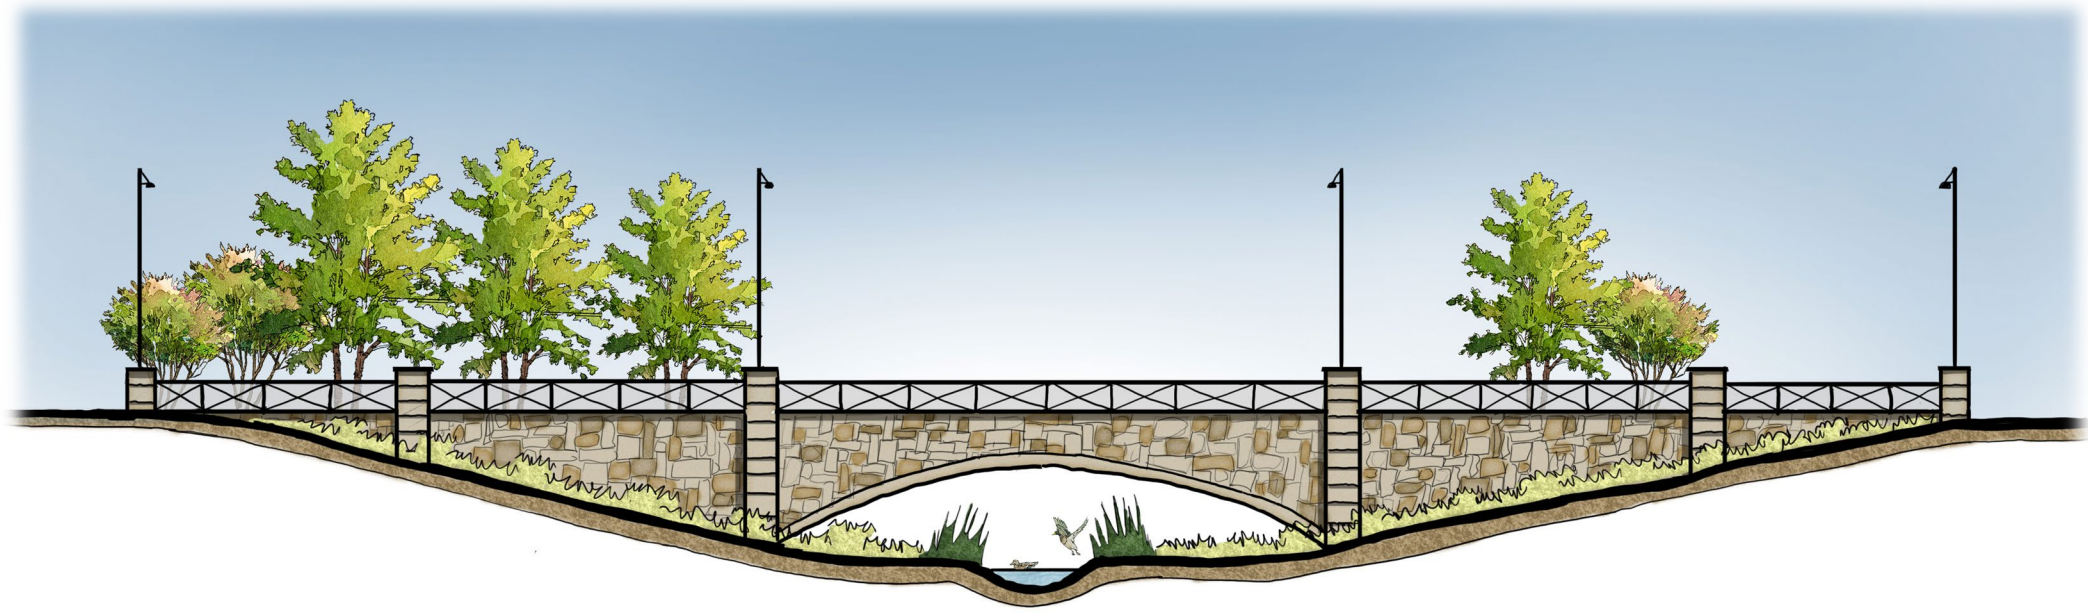

# ENTRY CONCEPT

# ENTRYWAY CONCEPT

- LEGEND**
- ① BRIDGE
  - ② WATERFALL
  - ③ POND
  - ④ PATH
  - ⑤ SPECIMAN TREE
  - ⑥ ORNAMENTAL TREE

WESTON TRAILS | WESTON, TX  
OCTOBER 25, 2022

# WESTON TRAILS

6'-8' CONCRETE PATH

4' NATURAL SOFT PATH

- ..... 6'- 8' CONCRETE PATH
- ★ FITNESS COURSE
- ⬡ PLAYGROUND

PLAYGROUND

LEGEND - POTENTIAL IMPROVEMENTS

1. PASSIVE OPEN SPACE
2. DOG PARK
3. AMPHITHEATER MEADOW
4. DISC GOLF COURSE
5. PITCH AND PUTT GOLF
6. PLAYGROUND