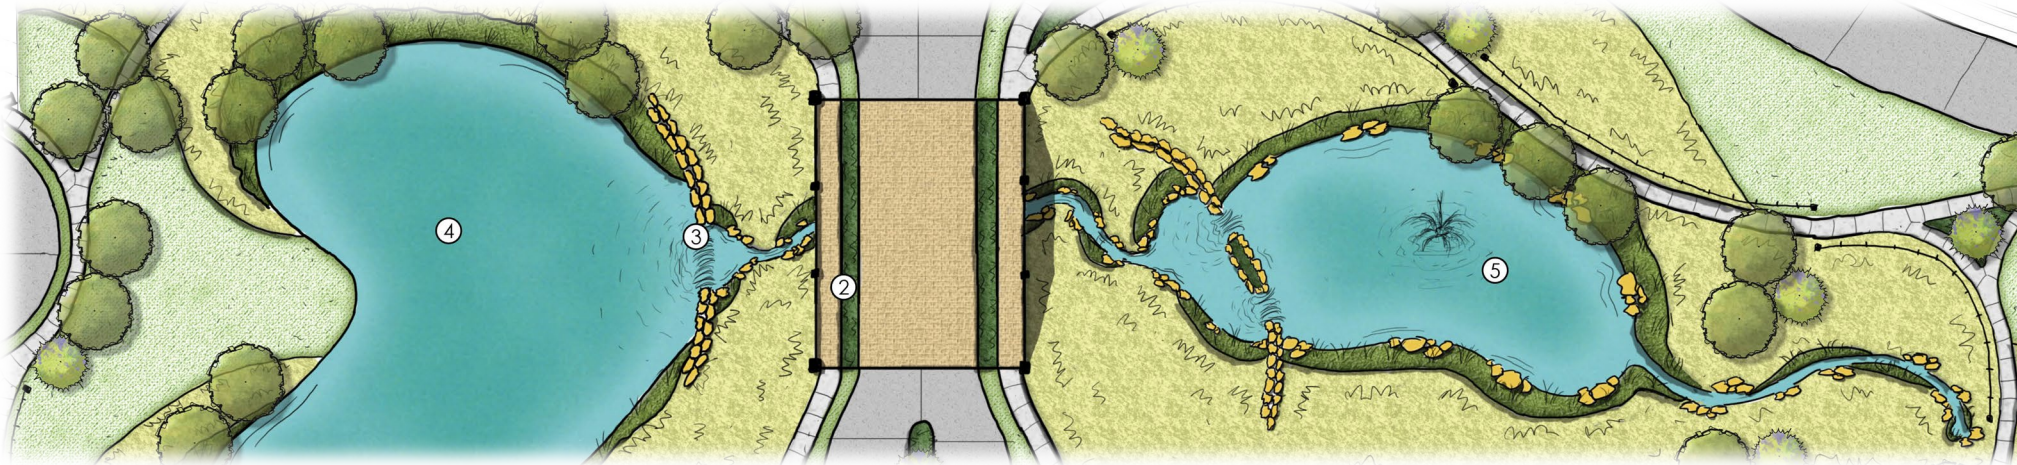

# THEMING CONCEPT PLAN

-  RESIDENTIAL LOTS
-  GREEN SPACE
-  PRIMARY ENTRANCE
-  SECONDARY ENTRANCE
-  CROSSWALK
-  6'- 8' CONCRETE PATH
-  4' NATURAL SOFT PATH
-  PLAYGROUND
-  AMENITY POOL
-  THEME ART
-  FITNESS COURSE

# ENTRY CONCEPT

# ENTRYWAY CONCEPT

- LEGEND**
- ① BRIDGE
  - ② WATERFALL
  - ③ POND
  - ④ PATH
  - ⑤ SPECIMAN TREE
  - ⑥ ORNAMENTAL TREE

WESTON TRAILS | WESTON, TX  
OCTOBER 25, 2022

# WESTON TRAILS

6'-8' CONCRETE PATH

4' NATURAL SOFT PATH

- ..... 6'- 8' CONCRETE PATH
- ★ FITNESS COURSE
- ⬡ PLAYGROUND

PLAYGROUND

LEGEND - POTENTIAL IMPROVEMENTS

1. PASSIVE OPEN SPACE
2. DOG PARK
3. AMPHITHEATER MEADOW
4. DISC GOLF COURSE
5. PITCH AND PUTT GOLF
6. PLAYGROUND