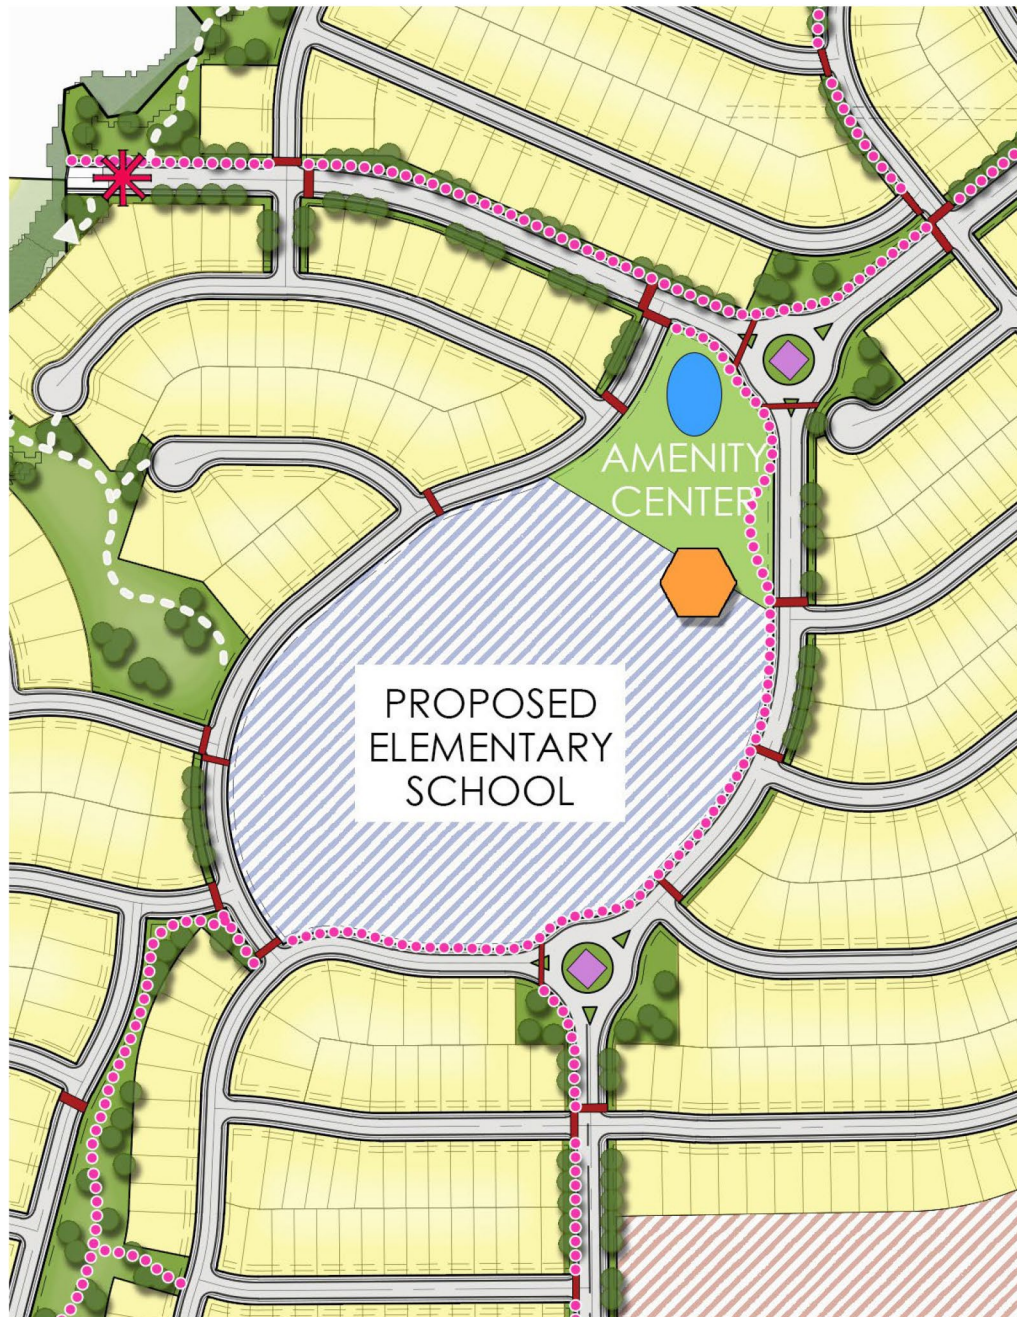

# THEMING CONCEPT PLAN

-  RESIDENTIAL LOTS
-  GREEN SPACE
-  PRIMARY ENTRANCE
-  SECONDARY ENTRANCE
-  CROSSWALK
-  6'- 8' CONCRETE PATH
-  4' NATURAL SOFT PATH
-  PLAYGROUND
-  AMENITY POOL
-  THEME ART
-  FITNESS COURSE

# ENTRY CONCEPT

# ENTRYWAY CONCEPT

- LEGEND**
- ① BRIDGE
  - ② WATERFALL
  - ③ POND
  - ④ PATH
  - ⑤ SPECIMAN TREE
  - ⑥ ORNAMENTAL TREE

WESTON TRAILS | WESTON, TX  
OCTOBER 25, 2022

# WESTON TRAILS

6'-8' CONCRETE PATH

4' NATURAL SOFT PATH

- ..... 6'- 8' CONCRETE PATH
- ★ FITNESS COURSE
- ⬡ PLAYGROUND

PLAYGROUND

LEGEND - POTENTIAL IMPROVEMENTS

1. PASSIVE OPEN SPACE
2. DOG PARK
3. AMPHITHEATER MEADOW
4. DISC GOLF COURSE
5. PITCH AND PUTT GOLF
6. PLAYGROUND