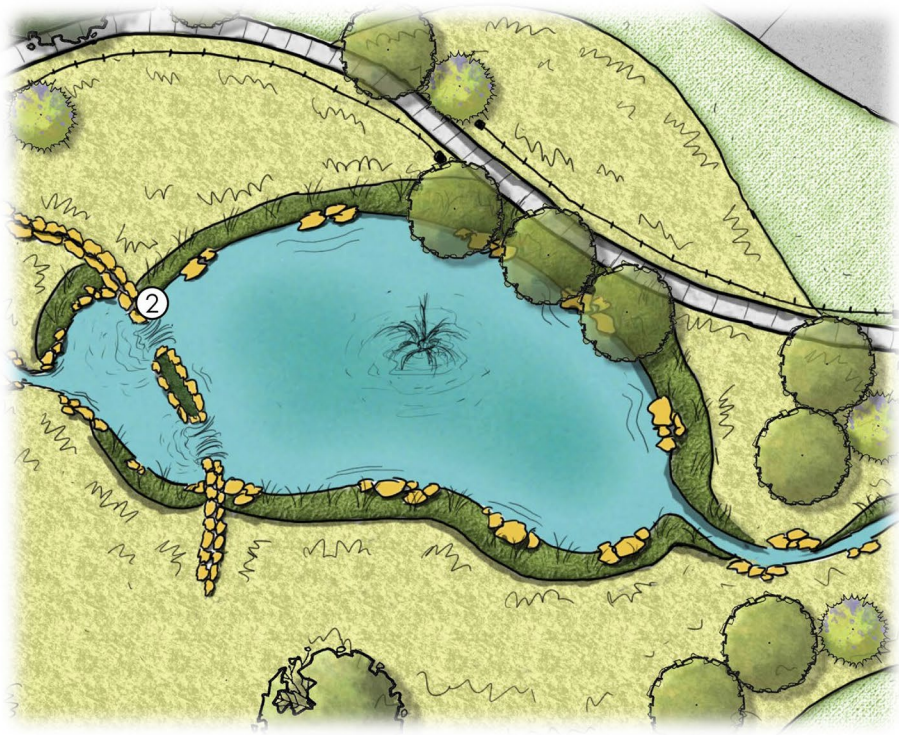

# ENTRY CONCEPT

# ENTRYWAY CONCEPT

- LEGEND**
- ① BRIDGE
  - ② WATERFALL
  - ③ POND
  - ④ PATH
  - ⑤ SPECIMAN TREE
  - ⑥ ORNAMENTAL TREE

WESTON TRAILS | WESTON, TX  
OCTOBER 25, 2022

# WESTON TRAILS

6'-8' CONCRETE PATH

4' NATURAL SOFT PATH

- ..... 6'- 8' CONCRETE PATH
- ★ FITNESS COURSE
- ⬡ PLAYGROUND

PLAYGROUND

LEGEND - POTENTIAL IMPROVEMENTS

1. PASSIVE OPEN SPACE
2. DOG PARK
3. AMPHITHEATER MEADOW
4. DISC GOLF COURSE
5. PITCH AND PUTT GOLF
6. PLAYGROUND