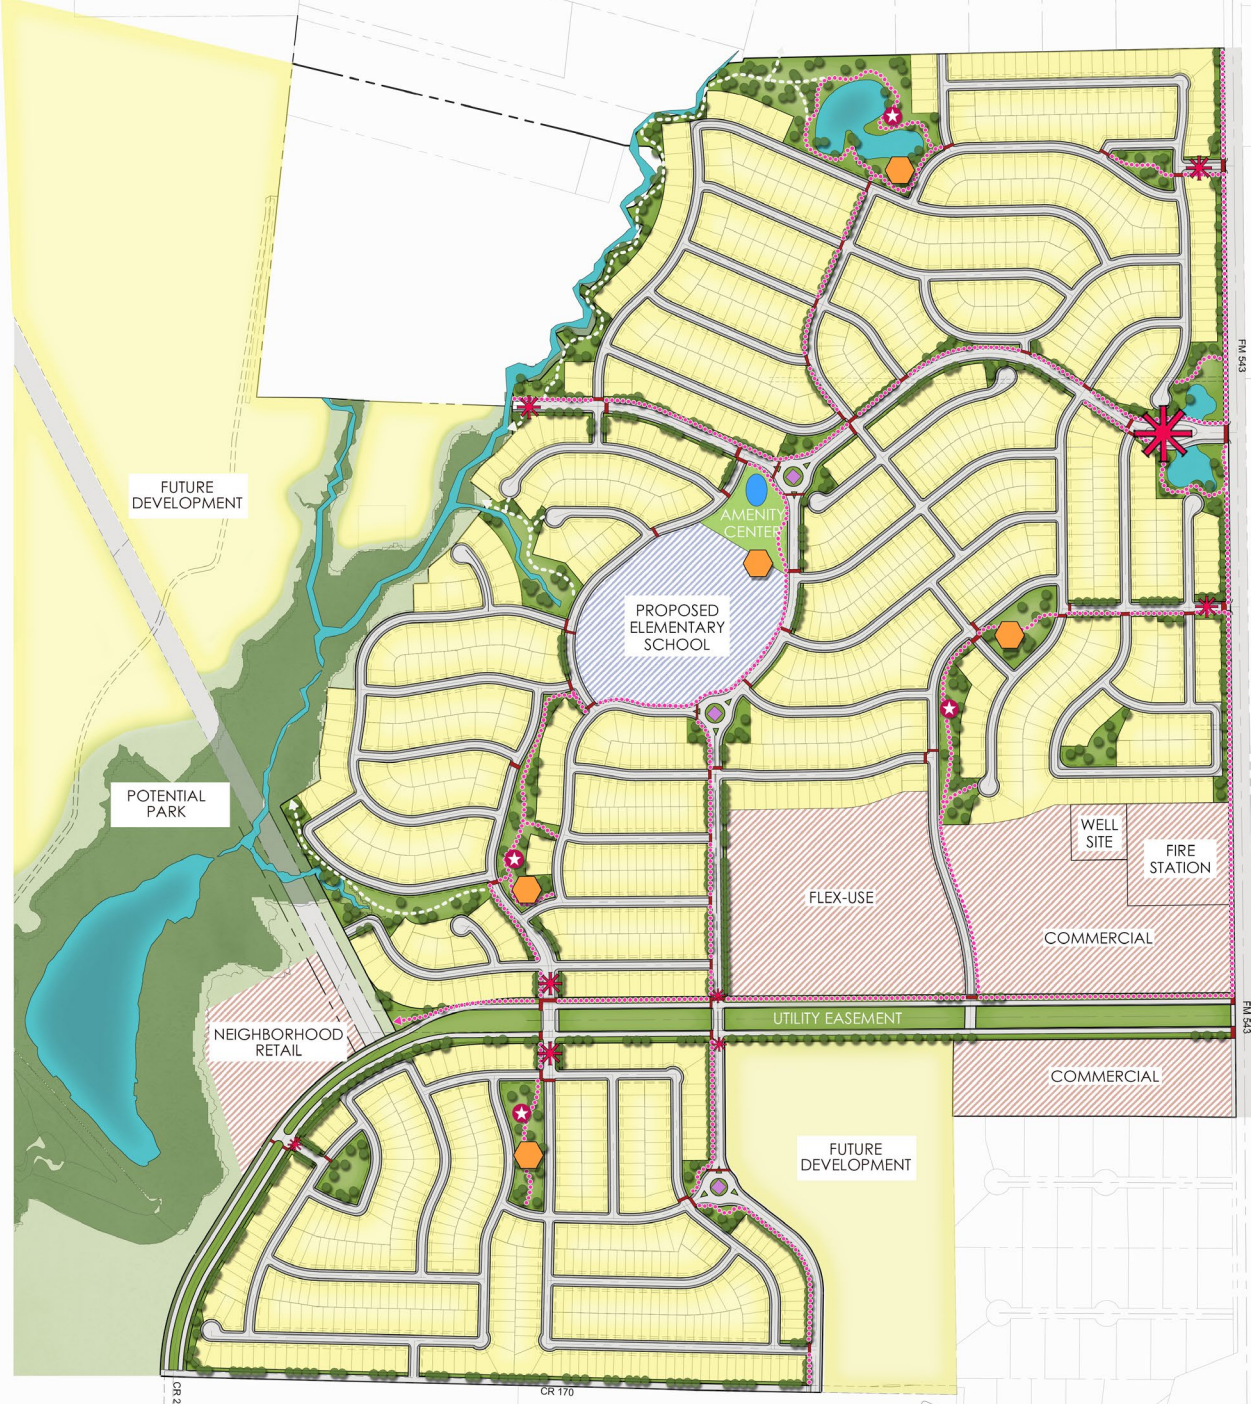

# SAN TAN HEIGHTS

# TORTOSA

# WESTON TRAILS CITY COUNCIL BRIEFING

- THEMING CONCEPT PLAN
- PROJECT THEMING CONCEPT
- ENTRYWAY CONCEPT
- STREETSCAPES CONCEPT
- PATHWAY NETWORKS CONCEPT
- NEIGHBORHOOD PARKS CONCEPT
- COMMUNITY PARK CONCEPT
- Q&A

# THEMING CONCEPT PLAN

-  RESIDENTIAL LOTS
-  GREEN SPACE
-  PRIMARY ENTRANCE
-  SECONDARY ENTRANCE
-  CROSSWALK
-  6'- 8' CONCRETE PATH
-  4' NATURAL SOFT PATH
-  PLAYGROUND
-  AMENITY POOL
-  THEME ART
-  FITNESS COURSE