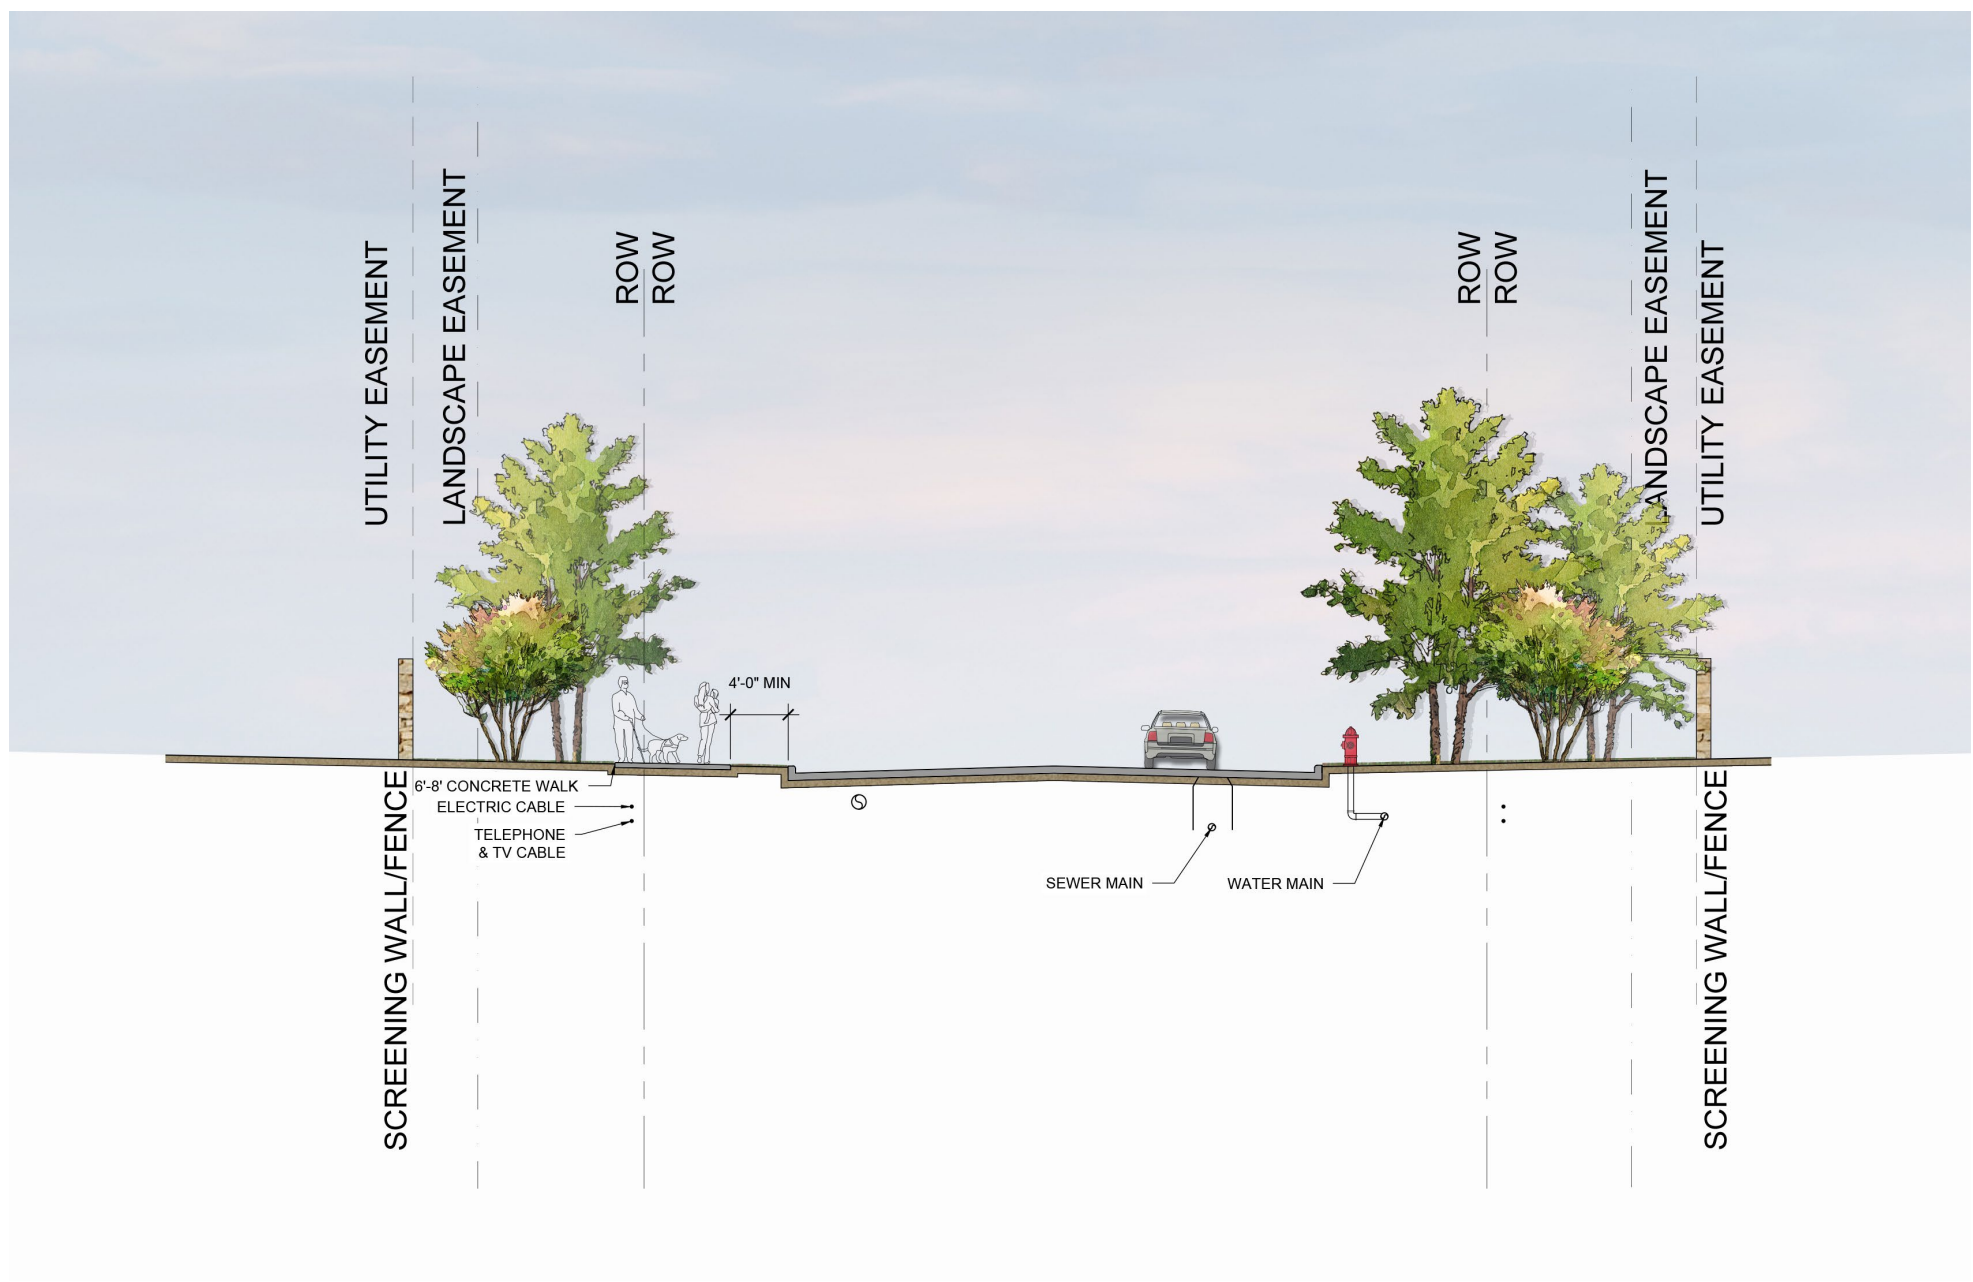

# ENTRYWAY CONCEPT

- LEGEND**
- ① BRIDGE
  - ② WATERFALL
  - ③ POND
  - ④ PATH
  - ⑤ SPECIMAN TREE
  - ⑥ ORNAMENTAL TREE

WESTON TRAILS | WESTON, TX  
OCTOBER 25, 2022

# WESTON TRAILS

6'-8' CONCRETE PATH

4' NATURAL SOFT PATH

- ..... 6'- 8' CONCRETE PATH
- ★ FITNESS COURSE
- ⬡ PLAYGROUND

PLAYGROUND

LEGEND - POTENTIAL IMPROVEMENTS

1. PASSIVE OPEN SPACE
2. DOG PARK
3. AMPHITHEATER MEADOW
4. DISC GOLF COURSE
5. PITCH AND PUTT GOLF
6. PLAYGROUND