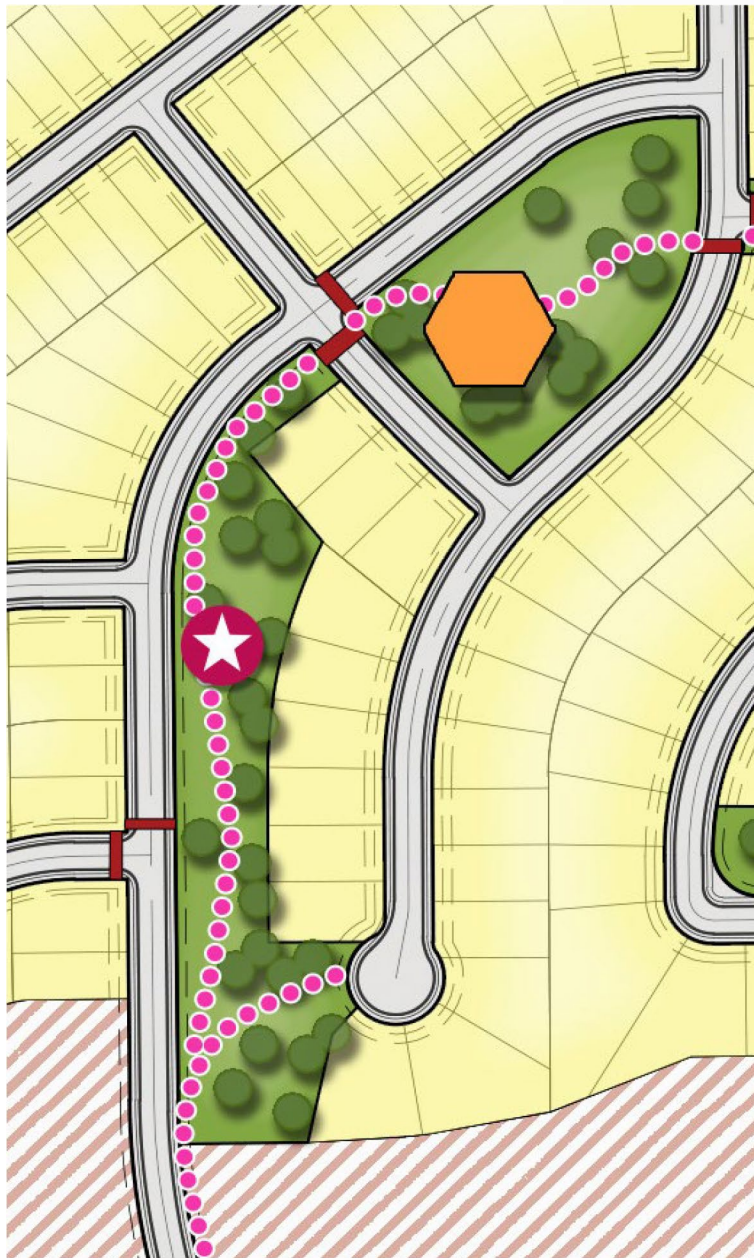

# ENTRYWAY CONCEPT

- LEGEND**
- ① BRIDGE
  - ② WATERFALL
  - ③ POND
  - ④ PATH
  - ⑤ SPECIMAN TREE
  - ⑥ ORNAMENTAL TREE

WESTON TRAILS | WESTON, TX  
OCTOBER 25, 2022

# WESTON TRAILS

6'-8' CONCRETE PATH

4' NATURAL SOFT PATH

- ..... 6'- 8' CONCRETE PATH
- ★ FITNESS COURSE
- ⬡ PLAYGROUND

PLAYGROUND

LEGEND - POTENTIAL IMPROVEMENTS

1. PASSIVE OPEN SPACE
2. DOG PARK
3. AMPHITHEATER MEADOW
4. DISC GOLF COURSE
5. PITCH AND PUTT GOLF
6. PLAYGROUND

-  PAVILION
-  PARCOURSE STATION
-  PEDESTRIAN BRIDGE
-  WATER FEATURE

-  TRAIL AND WALKWAY NETWORK
-  OFF-STREET PARKING
-  ON-STREET PARKING
-  BUFFER

MATRIX EQUITIES

PEDESTRIAN BRIDGE

NATIVE LANDSCAPES