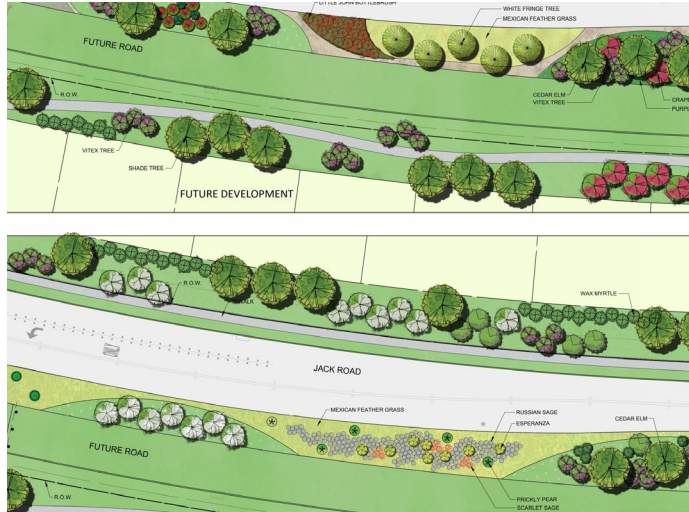

# WESTON TRAILS CITY COUNCIL BRIEFING

- THEMING CONCEPT PLAN
- PROJECT THEMING CONCEPT
- ENTRYWAY CONCEPT
- STREETSCAPES CONCEPT
- PATHWAY NETWORKS CONCEPT
- NEIGHBORHOOD PARKS CONCEPT
- COMMUNITY PARK CONCEPT
- Q&A

# THEMING CONCEPT PLAN

-  RESIDENTIAL LOTS
-  GREEN SPACE
-  PRIMARY ENTRANCE
-  SECONDARY ENTRANCE
-  CROSSWALK
-  6'- 8' CONCRETE PATH
-  4' NATURAL SOFT PATH
-  PLAYGROUND
-  AMENITY POOL
-  THEME ART
-  FITNESS COURSE

# ENTRY CONCEPT

FITNESS STATIONS

DISC GOLF

PITCH & PUTT

FOOD TRUCKS

NATURE PLAY

COMMUNITY EVENTS

PAVILIONS

PARK SIGNAGE